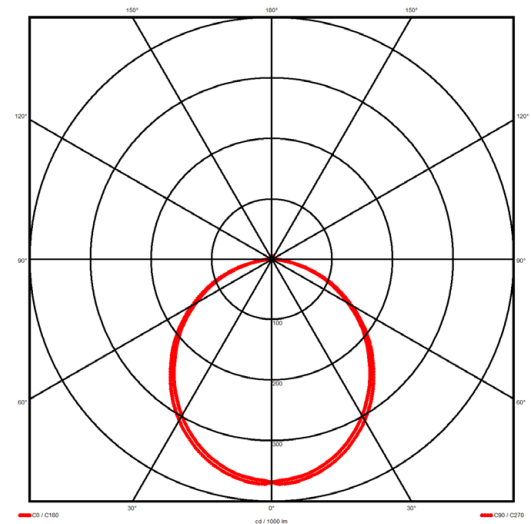

### Specification text

Pendant luminaire from the iline 6 family. Symmetrical, Wide lighting distribution, UGR <22. Light output of 3199.06lm with an efficacy of 123lm/W. Light source colour temperature 3000K and CRI 85. Complete with DALI control gear and self test 3hr emergency. Nominal dimensions L1478 x W60 x H80mm. Finished in Grey.

### Lighting performance

Output lumens:	3199.06 lm
Efficacy:	123 lm/W
Rated power:	23 W
Control gear:	DALI
Dimming range:	1-100%
DC Suitable:	Yes
Colour temperature:	3000 K
MacAdams	< 3
CRI:	85
Radiation pattern:	Symmetrical
Beam angle:	Wide
Unified glare rating (U.G.R.):	<22

### Physical details

Finish:	Grey
Length:	1478 mm
Width:	60 mm
Height:	80 mm
IP Rating:	IP20