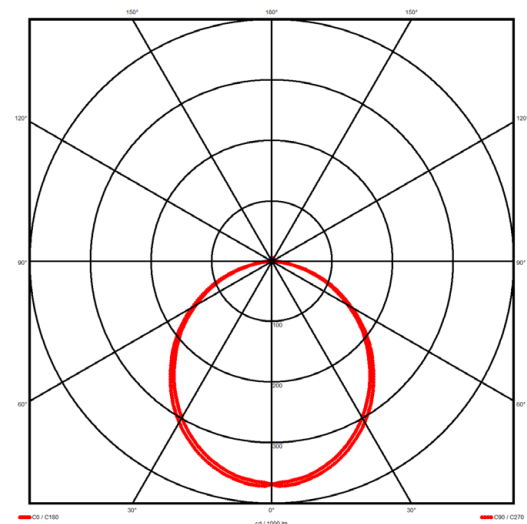

Luminaire type

Product reference:	IL6-WS-1478-830M-DAD-OP-FGED
Article Number:	97-IL600230ED
Product type:	Pendant
Mounting type:	Pendant
Applications:	Office, General and Retail

Specification text

Pendant luminaire from the iline 6 family. Symmetrical, Wide lighting distribution, UGR <22. Light output of 3199.06lm with an efficacy of 123lm/W. Light source colour temperature 3000K and CRI 85. Complete with DALI control gear and DALI test 3hr emergency. Nominal dimensions L1478 x W60 x H80mm. Finished in Grey.

Lighting performance

Output lumens:	3199.06 lm
Efficacy:	123 lm/W
Rated power:	23 W
Control gear:	DALI
Dimming range:	1-100%
DC Suitable:	Yes
Colour temperature:	3000 K
MacAdams	< 3
CRI:	85
Radiation pattern:	Symmetrical
Beam angle:	Wide
Unified glare rating (U.G.R):	<22

Physical details

Finish:	Grey
Length:	1478 mm
Width:	60 mm
Height:	80 mm
IP Rating:	IP20