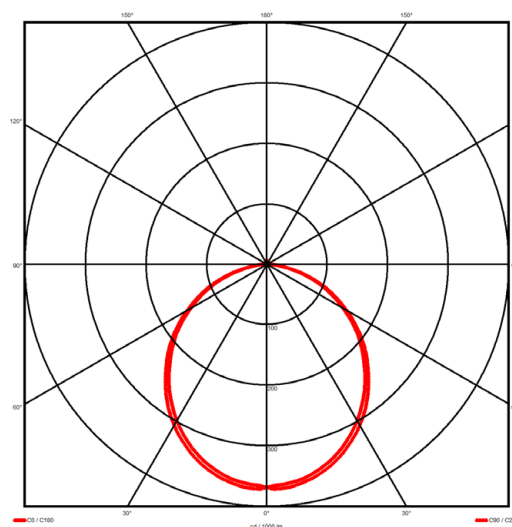

### Luminaire type

Product reference:	IL6-WS-1478-830M-DAD-OP-FGE
Article Number:	97-IL600230E
Product type:	Pendant
Mounting type:	Pendant
Applications:	Office, General and Retail

### Specification text

Pendant luminaire from the iline 6 family. Symmetrical, Wide lighting distribution, UGR <22. Light output of 3199.06lm with an efficacy of 123lm/W. Light source colour temperature 3000K and CRI 85. Complete with DALI control gear and manual test 3hr emergency. Nominal dimensions L1478 x W60 x H80mm. Finished in Grey.

### Lighting performance

Output lumens:	3199.06 lm
Efficacy:	123 lm/W
Rated power:	23 W
Control gear:	DALI
Dimming range:	1-100%
DC Suitable:	Yes
Colour temperature:	3000 K
MacAdams	< 3
CRI:	85
Radiation pattern:	Symmetrical
Beam angle:	Wide
Unified glare rating (U.G.R):	<22

### Physical details

Finish:	Grey
Length:	1478 mm
Width:	60 mm
Height:	80 mm
IP Rating:	IP20