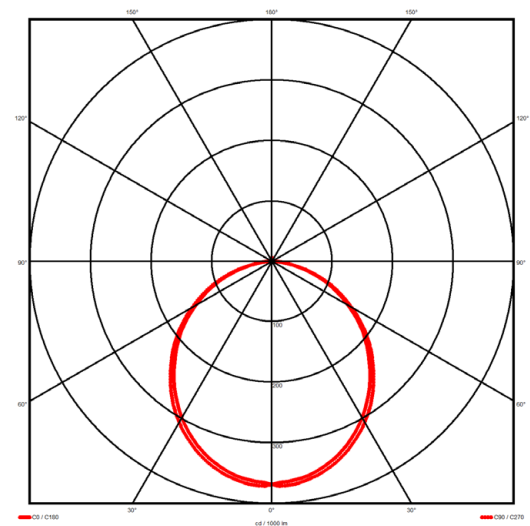

Luminaire type

Product reference:	IL6-WS-1478-830M-DAD-OP-FG
Article Number:	97-IL600230
Product type:	Pendant
Mounting type:	Pendant
Applications:	Office, General and Retail

Specification text

Pendant luminaire from the iline 6 family. Symmetrical, Wide lighting distribution, UGR <22. Light output of 3199.06lm with an efficacy of 123lm/W. Light source colour temperature 3000K and CRI 85. Complete with DALI control gear. Nominal dimensions L1478 x W60 x H80mm. Finished in Grey.

Lighting performance

Output lumens:	3199.06 lm
Efficacy:	123 lm/W
Rated power:	23 W
Control gear:	DALI
Dimming range:	1-100%
DC Suitable:	Yes
Colour temperature:	3000 K
MacAdams	< 3
CRI:	85
Radiation pattern:	Symmetrical
Beam angle:	Wide
Unified glare rating (U.G.R.):	<22

Physical details

Finish:	Grey
Length:	1478 mm
Width:	60 mm
Height:	80 mm
IP Rating:	IP20