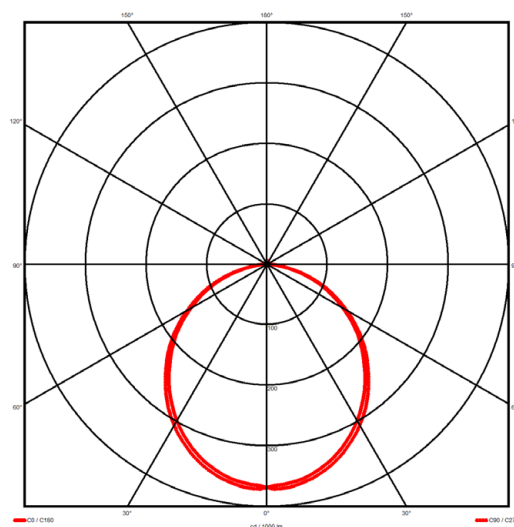

### Luminaire type

Product reference:	IL6-WS-1478-830M-DAD-OP-FBED
Article Number:	97-IL600229ED
Product type:	Pendant
Mounting type:	Pendant
Applications:	Office, General and Retail

### Specification text

Pendant luminaire from the iline 6 family. Symmetrical, Wide lighting distribution, UGR <22. Light output of 3199.06lm with an efficacy of 123lm/W. Light source colour temperature 3000K and CRI 85. Complete with DALI control gear and DALI test 3hr emergency. Nominal dimensions L1478 x W60 x H80mm. Finished in Black.

### Physical details

Finish:	Black
Length:	1478 mm
Width:	60 mm
Height:	80 mm
IP Rating:	IP20