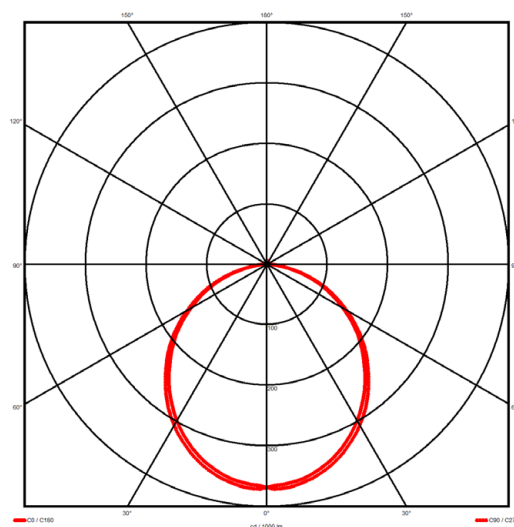

Luminaire type

| | |
|--------------------|-----------------------------|
| Product reference: | IL6-WS-1478-830M-DAD-OP-FBE |
| Article Number: | 97-IL600229E |
| Product type: | Pendant |
| Mounting type: | Pendant |
| Applications: | Office, General and Retail |

Specification text

Pendant luminaire from the iline 6 family. Symmetrical, Wide lighting distribution, UGR <22. Light output of 3199.06lm with an efficacy of 123lm/W. Light source colour temperature 3000K and CRI 85. Complete with DALI control gear and manual test 3hr emergency. Nominal dimensions L1478 x W60 x H80mm. Finished in Black.

Physical details

| | |
|------------|---------|
| Finish: | Black |
| Length: | 1478 mm |
| Width: | 60 mm |
| Height: | 80 mm |
| IP Rating: | IP20 |