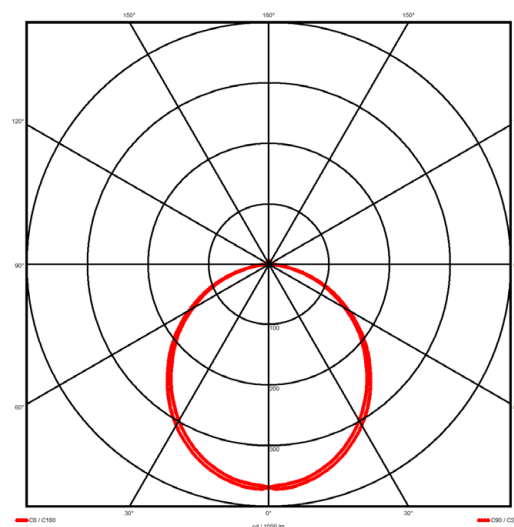

Luminaire type

Product reference:	IL6-WS-1478-830M-DAD-OP-FB
Article Number:	97-IL600229
Product type:	Pendant
Mounting type:	Pendant
Applications:	Office, General and Retail

Specification text

Pendant luminaire from the iline 6 family. Symmetrical, Wide lighting distribution, UGR <22. Light output of 3199.06lm with an efficacy of 123lm/W. Light source colour temperature 3000K and CRI 85. Complete with DALI control gear. Nominal dimensions L1478 x W60 x H80mm. Finished in Black.

Lighting performance

Output lumens:	3199.06 lm
Efficacy:	123 lm/W
Rated power:	23 W
Control gear:	DALI
Dimming range:	1-100%
DC Suitable:	Yes
Colour temperature:	3000 K
MacAdams	< 3
CRI:	85
Radiation pattern:	Symmetrical
Beam angle:	Wide
Unified glare rating (U.G.R.):	<22

Physical details

Finish:	Black
Length:	1478 mm
Width:	60 mm
Height:	80 mm
IP Rating:	IP20