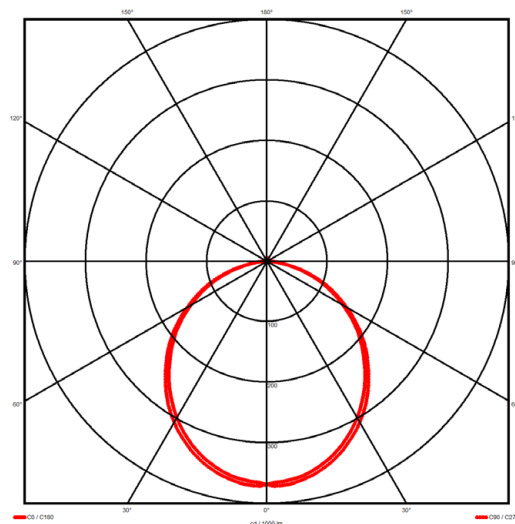

### Luminaire type

Product reference:	IL6-WS-1478-830M-DAD-OP-FWES
Article Number:	97-IL600228ES
Product type:	Pendant
Mounting type:	Pendant
Applications:	Office, General and Retail

### Specification text

Pendant luminaire from the iline 6 family. Symmetrical, Wide lighting distribution, UGR <22. Light output of 3199.06lm with an efficacy of 123lm/W. Light source colour temperature 3000K and CRI 85. Complete with DALI control gear and self test 3hr emergency. Nominal dimensions L1478 x W60 x H80mm. Finished in White.

### Lighting performance

Output lumens:	3199.06 lm
Efficacy:	123 lm/W
Rated power:	23 W
Control gear:	DALI
Dimming range:	1-100%
DC Suitable:	Yes
Colour temperature:	3000 K
MacAdams	< 3
CRI:	85
Radiation pattern:	Symmetrical
Beam angle:	Wide
Unified glare rating (U.G.R.):	<22

### Physical details

Finish:	White
Length:	1478 mm
Width:	60 mm
Height:	80 mm
IP Rating:	IP20