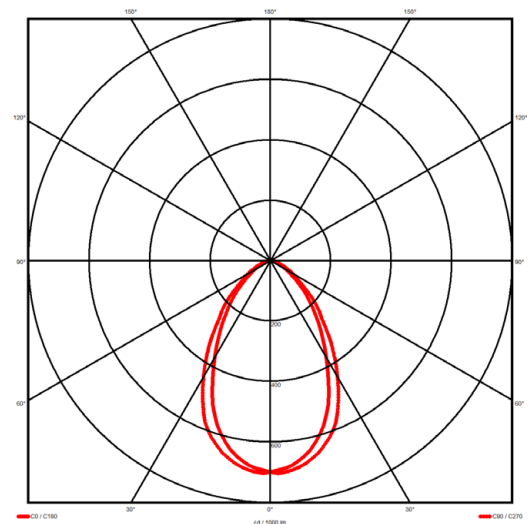

Luminaire type

Product reference:	IL6-WS-1478-840M-DAD-MP-FGES
Article Number:	97-IL600227ES
Product type:	Pendant
Mounting type:	Pendant
Applications:	Office, General and Retail

Specification text

Pendant luminaire from the iline 6 family. Symmetrical, Wide lighting distribution, UGR <19. Light output of 3039lm with an efficacy of 117lm/W. Light source colour temperature 4000K and CRI 85. Complete with DALI control gear and self test 3hr emergency. Nominal dimensions L1478 x W60 x H80mm. Finished in Grey.

Lighting performance

Output lumens:	3039 lm
Efficacy:	117 lm/W
Rated power:	23 W
Control gear:	DALI
Dimming range:	1-100%
DC Suitable:	Yes
Colour temperature:	4000 K
MacAdams	< 3
CRI:	85
Radiation pattern:	Symmetrical
Beam angle:	Wide
Unified glare rating (U.G.R.):	<19

Physical details

Finish:	Grey
Length:	1478 mm
Width:	60 mm
Height:	80 mm
IP Rating:	IP20