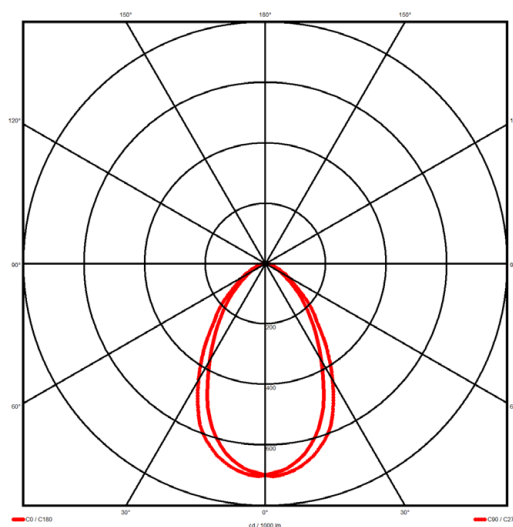

Luminaire type

Product reference:	IL6-WS-1478-840M-DAD-MP-FGE
Article Number:	97-IL600227E
Product type:	Pendant
Mounting type:	Pendant
Applications:	Office, General and Retail

Specification text

Pendant luminaire from the iline 6 family. Symmetrical, Wide lighting distribution, UGR <19. Light output of 3039lm with an efficacy of 117lm/W. Light source colour temperature 4000K and CRI 85. Complete with DALI control gear and manual test 3hr emergency. Nominal dimensions L1478 x W60 x H80mm. Finished in Grey.

Lighting performance

Output lumens:	3039 lm
Efficacy:	117 lm/W
Rated power:	23 W
Control gear:	DALI
Dimming range:	1-100%
DC Suitable:	Yes
Colour temperature:	4000 K
MacAdams	< 3
CRI:	85
Radiation pattern:	Symmetrical
Beam angle:	Wide
Unified glare rating (U.G.R.):	<19

Physical details

Finish:	Grey
Length:	1478 mm
Width:	60 mm
Height:	80 mm
IP Rating:	IP20