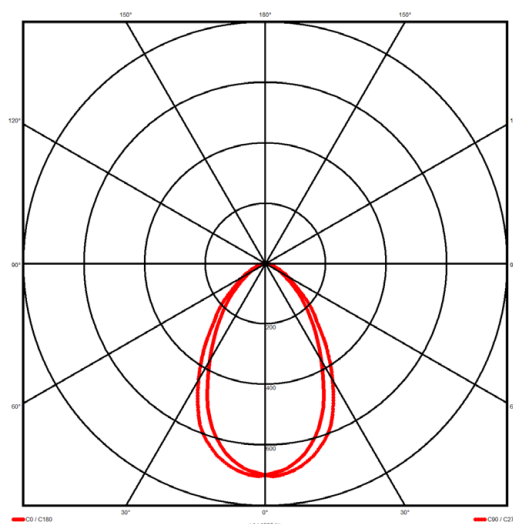

Luminaire type

Product reference:	IL6-WS-1478-840M-DAD-MP-FG
Article Number:	97-IL600227
Product type:	Pendant
Mounting type:	Pendant
Applications:	Office, General and Retail

Specification text

Pendant luminaire from the iline 6 family. Symmetrical, Wide lighting distribution, UGR <19. Light output of 3039lm with an efficacy of 117lm/W. Light source colour temperature 4000K and CRI 85. Complete with DALI control gear. Nominal dimensions L1478 x W60 x H80mm. Finished in Grey.

Lighting performance

Output lumens:	3039 lm
Efficacy:	117 lm/W
Rated power:	23 W
Control gear:	DALI
Dimming range:	1-100%
DC Suitable:	Yes
Colour temperature:	4000 K
MacAdams	< 3
CRI:	85
Radiation pattern:	Symmetrical
Beam angle:	Wide
Unified glare rating (U.G.R.):	<19

Physical details

Finish:	Grey
Length:	1478 mm
Width:	60 mm
Height:	80 mm
IP Rating:	IP20