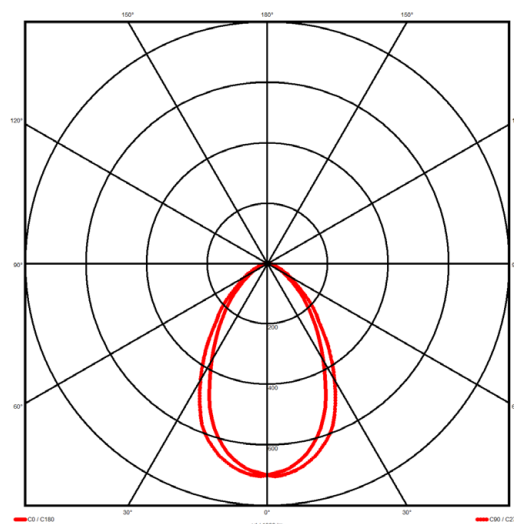

### Specification text

Pendant luminaire from the iline 6 family. Symmetrical, Wide lighting distribution, UGR <19. Light output of 3039lm with an efficacy of 117lm/W. Light source colour temperature 4000K and CRI 85. Complete with DALI control gear and self test 3hr emergency. Nominal dimensions L1478 x W60 x H80mm. Finished in Black.

### Lighting performance

Output lumens:	3039 lm
Efficacy:	117 lm/W
Rated power:	23 W
Control gear:	DALI
Dimming range:	1-100%
DC Suitable:	Yes
Colour temperature:	4000 K
MacAdams	< 3
CRI:	85
Radiation pattern:	Symmetrical
Beam angle:	Wide
Unified glare rating (U.G.R):	<19

### Physical details

Finish:	Black
Length:	1478 mm
Width:	60 mm
Height:	80 mm
IP Rating:	IP20