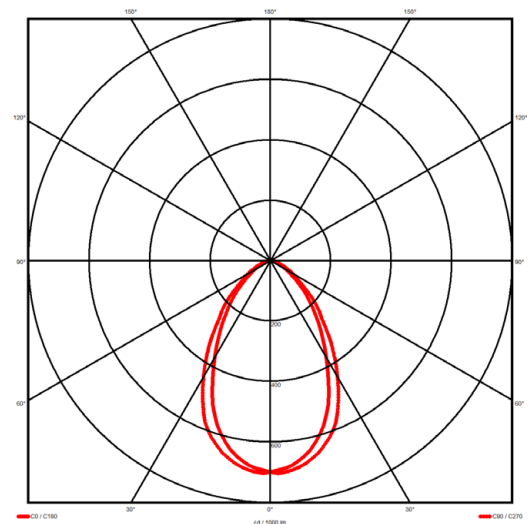

Luminaire type

Product reference:	IL6-WS-1478-840M-DAD-MP-FB
Article Number:	97-IL600226
Product type:	Pendant
Mounting type:	Pendant
Applications:	Office, General and Retail

Specification text

Pendant luminaire from the iline 6 family. Symmetrical, Wide lighting distribution, UGR <19. Light output of 3039lm with an efficacy of 117lm/W. Light source colour temperature 4000K and CRI 85. Complete with DALI control gear. Nominal dimensions L1478 x W60 x H80mm. Finished in Black.

Lighting performance

Output lumens:	3039 lm
Efficacy:	117 lm/W
Rated power:	23 W
Control gear:	DALI
Dimming range:	1-100%
DC Suitable:	Yes
Colour temperature:	4000 K
MacAdams	< 3
CRI:	85
Radiation pattern:	Symmetrical
Beam angle:	Wide
Unified glare rating (U.G.R.):	<19

Physical details

Finish:	Black
Length:	1478 mm
Width:	60 mm
Height:	80 mm
IP Rating:	IP20