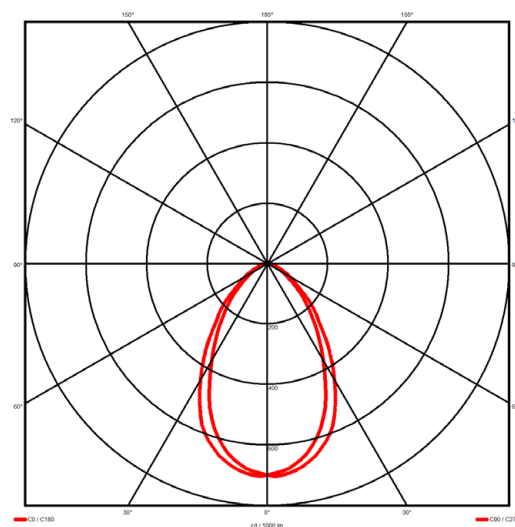

### Specification text

Pendant luminaire from the iline 6 family. Symmetrical, Wide lighting distribution, UGR <19. Light output of 2947.83lm with an efficacy of 113lm/W. Light source colour temperature 3000K and CRI 85. Complete with DALI control gear. Nominal dimensions L1478 x W60 x H80mm. Finished in Grey.

### Lighting performance

Output lumens:	2947.83 lm
Efficacy:	113 lm/W
Rated power:	23 W
Control gear:	DALI
Dimming range:	1-100%
DC Suitable:	Yes
Colour temperature:	3000 K
MacAdams	< 3
CRI:	85
Radiation pattern:	Symmetrical
Beam angle:	Wide
Unified glare rating (U.G.R.):	<19

### Physical details

Finish:	Grey
Length:	1478 mm
Width:	60 mm
Height:	80 mm
IP Rating:	IP20