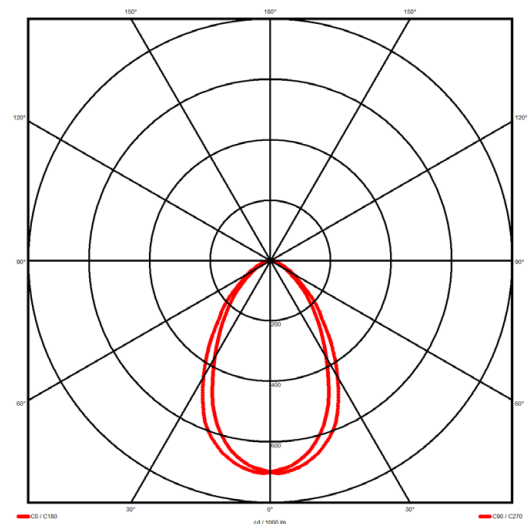

Luminaire type

Product reference:	IL6-WS-1478-830M-DAD-MP-FBES
Article Number:	97-IL600220ES
Product type:	Pendant
Mounting type:	Pendant
Applications:	Office, General and Retail

Specification text

Pendant luminaire from the iline 6 family. Symmetrical, Wide lighting distribution, UGR <19. Light output of 2947.83lm with an efficacy of 113lm/W. Light source colour temperature 3000K and CRI 85. Complete with DALI control gear and self test 3hr emergency. Nominal dimensions L1478 x W60 x H80mm. Finished in Black.

Lighting performance

Output lumens:	2947.83 lm
Efficacy:	113 lm/W
Rated power:	23 W
Control gear:	DALI
Dimming range:	1-100%
DC Suitable:	Yes
Colour temperature:	3000 K
MacAdams	< 3
CRI:	85
Radiation pattern:	Symmetrical
Beam angle:	Wide
Unified glare rating (U.G.R.):	<19

Physical details

Finish:	Black
Length:	1478 mm
Width:	60 mm
Height:	80 mm
IP Rating:	IP20