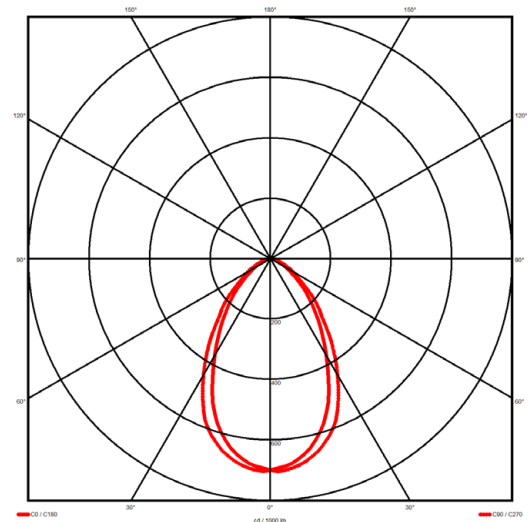

Luminaire type

| | |
|--------------------|------------------------------|
| Product reference: | IL6-WS-1478-830M-DAD-MP-FBED |
| Article Number: | 97-IL600220ED |
| Product type: | Pendant |
| Mounting type: | Pendant |
| Applications: | Office, General and Retail |

Specification text

Pendant luminaire from the iline 6 family. Symmetrical, Wide lighting distribution, UGR <19. Light output of 2947.83lm with an efficacy of 113lm/W. Light source colour temperature 3000K and CRI 85. Complete with DALI control gear and DALI test 3hr emergency. Nominal dimensions L1478 x W60 x H80mm. Finished in Black.

Lighting performance

| | |
|--------------------------------|-------------|
| Output lumens: | 2947.83 lm |
| Efficacy: | 113 lm/W |
| Rated power: | 23 W |
| Control gear: | DALI |
| Dimming range: | 1-100% |
| DC Suitable: | Yes |
| Colour temperature: | 3000 K |
| MacAdams | < 3 |
| CRI: | 85 |
| Radiation pattern: | Symmetrical |
| Beam angle: | Wide |
| Unified glare rating (U.G.R.): | <19 |

Physical details

| | |
|------------|---------|
| Finish: | Black |
| Length: | 1478 mm |
| Width: | 60 mm |
| Height: | 80 mm |
| IP Rating: | IP20 |