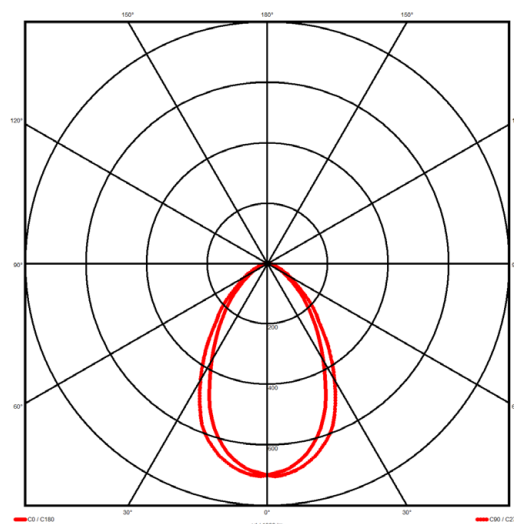

Luminaire type

Product reference:	IL6-WS-1478-830M-DAD-MP-FBE
Article Number:	97-IL600220E
Product type:	Pendant
Mounting type:	Pendant
Applications:	Office, General and Retail

Specification text

Pendant luminaire from the iline 6 family. Symmetrical, Wide lighting distribution, UGR <19. Light output of 2947.83lm with an efficacy of 113lm/W. Light source colour temperature 3000K and CRI 85. Complete with DALI control gear and manual test 3hr emergency. Nominal dimensions L1478 x W60 x H80mm. Finished in Black.

Lighting performance

Output lumens:	2947.83 lm
Efficacy:	113 lm/W
Rated power:	23 W
Control gear:	DALI
Dimming range:	1-100%
DC Suitable:	Yes
Colour temperature:	3000 K
MacAdams	< 3
CRI:	85
Radiation pattern:	Symmetrical
Beam angle:	Wide
Unified glare rating (U.G.R.):	<19

Physical details

Finish:	Black
Length:	1478 mm
Width:	60 mm
Height:	80 mm
IP Rating:	IP20