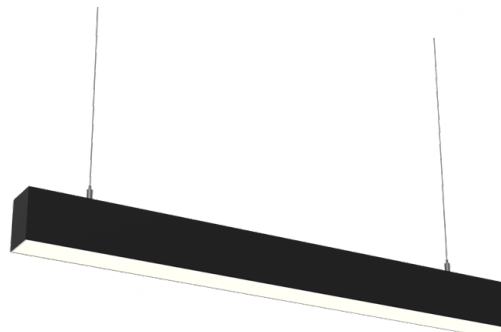

Luminaire type

Product reference:	IL6-WS-1478-830M-DAD-MP-FBE
Article Number:	97-IL600220E
Product type:	Pendant
Mounting type:	Pendant
Applications:	Office, General and Retail

Specification text

Pendant luminaire from the iline 6 family. Symmetrical, Wide lighting distribution, UGR <19. Light output of 2947.83lm with an efficacy of 113lm/W. Light source colour temperature 3000K and CRI 85. Complete with DALI control gear and manual test 3hr emergency. Nominal dimensions L1478 x W60 x H80mm. Finished in Black.

Lighting performance

Output lumens:	2947.83 lm
Efficacy:	113 lm/W
Rated power:	23 W
Control gear:	DALI
Dimming range:	1-100%
DC Suitable:	Yes
Colour temperature:	3000 K
MacAdams	< 3
CRI:	85
Radiation pattern:	Symmetrical
Beam angle:	Wide
Unified glare rating (U.G.R.):	<19

Physical details

Finish:	Black
Length:	1478 mm
Width:	60 mm
Height:	80 mm
IP Rating:	IP20