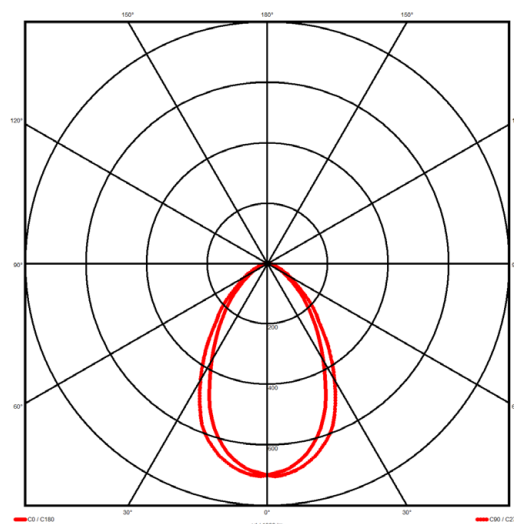

### Specification text

Pendant luminaire from the iline 6 family. Symmetrical, Wide lighting distribution, UGR <19. Light output of 2947.83lm with an efficacy of 113lm/W. Light source colour temperature 3000K and CRI 85. Complete with DALI control gear. Nominal dimensions L1478 x W60 x H80mm. Finished in Black.

### Lighting performance

Output lumens:	2947.83 lm
Efficacy:	113 lm/W
Rated power:	23 W
Control gear:	DALI
Dimming range:	1-100%
DC Suitable:	Yes
Colour temperature:	3000 K
MacAdams	< 3
CRI:	85
Radiation pattern:	Symmetrical
Beam angle:	Wide
Unified glare rating (U.G.R.):	<19

### Physical details

Finish:	Black
Length:	1478 mm
Width:	60 mm
Height:	80 mm
IP Rating:	IP20