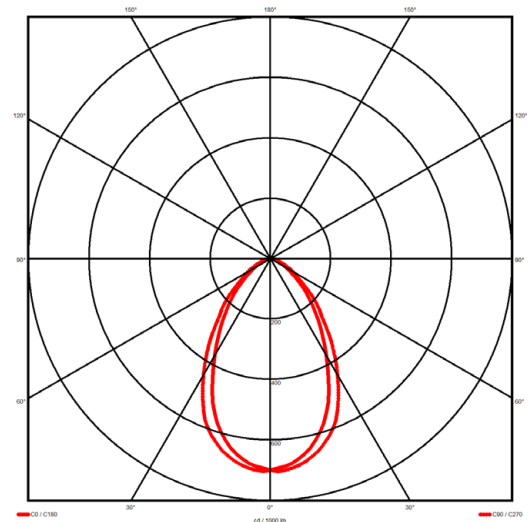

Luminaire type

| | |
|--------------------|------------------------------|
| Product reference: | IL6-WS-1478-830M-DAD-MP-FWES |
| Article Number: | 97-IL600219ES |
| Product type: | Pendant |
| Mounting type: | Pendant |
| Applications: | Office, General and Retail |

Specification text

Pendant luminaire from the iline 6 family. Symmetrical, Wide lighting distribution, UGR <19. Light output of 2947.83lm with an efficacy of 113lm/W. Light source colour temperature 3000K and CRI 85. Complete with DALI control gear and self test 3hr emergency. Nominal dimensions L1478 x W60 x H80mm. Finished in White.

Lighting performance

| | |
|--------------------------------|-------------|
| Output lumens: | 2947.83 lm |
| Efficacy: | 113 lm/W |
| Rated power: | 23 W |
| Control gear: | DALI |
| Dimming range: | 1-100% |
| DC Suitable: | Yes |
| Colour temperature: | 3000 K |
| MacAdams | < 3 |
| CRI: | 85 |
| Radiation pattern: | Symmetrical |
| Beam angle: | Wide |
| Unified glare rating (U.G.R.): | <19 |

Physical details

| | |
|------------|---------|
| Finish: | White |
| Length: | 1478 mm |
| Width: | 60 mm |
| Height: | 80 mm |
| IP Rating: | IP20 |