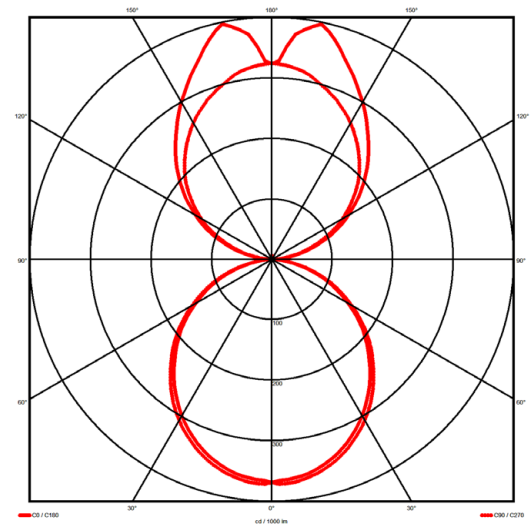

### Specification text

Pendant luminaire from the iline 6 family. Symmetrical, Wide lighting distribution, UGR <22. Light output of 4959lm with an efficacy of 136lm/W. Light source colour temperature 4000K and CRI 85. Complete with DALI control gear and manual test 3hr emergency. Nominal dimensions L1478 x W60 x H80mm. Finished in Grey.

### Lighting performance

Output lumens:	4959 lm
Efficacy:	136 lm/W
Rated power:	46.5 W
Control gear:	DALI
Dimming range:	1-100%
DC Suitable:	Yes
Colour temperature:	4000 K
MacAdams	< 3
CRI:	85
Radiation pattern:	Symmetrical
Beam angle:	Wide
Unified glare rating (U.G.R.):	<22

### Physical details

Finish:	Grey
Length:	1478 mm
Width:	60 mm
Height:	80 mm
IP Rating:	IP20