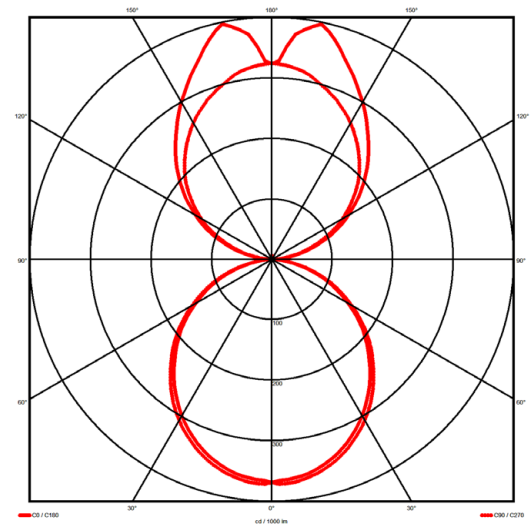

Luminaire type

Product reference:	IL6-WS-1478-830M-DADI-OP-FGE
Article Number:	97-IL600212E
Product type:	Pendant
Mounting type:	Pendant
Applications:	Office, General and Retail

Specification text

Pendant luminaire from the iline 6 family. Symmetrical, Wide lighting distribution, UGR <22. Light output of 4810.23lm with an efficacy of 132lm/W. Light source colour temperature 3000K and CRI 85. Complete with DALI control gear and manual test 3hr emergency. Nominal dimensions L1478 x W60 x H80mm. Finished in Grey.

Lighting performance

Output lumens:	4810.23 lm
Efficacy:	132 lm/W
Rated power:	46.5 W
Control gear:	DALI
Dimming range:	1-100%
DC Suitable:	Yes
Colour temperature:	3000 K
MacAdams	< 3
CRI:	85
Radiation pattern:	Symmetrical
Beam angle:	Wide
Unified glare rating (U.G.R.):	<22

Physical details

Finish:	Grey
Length:	1478 mm
Width:	60 mm
Height:	80 mm
IP Rating:	IP20