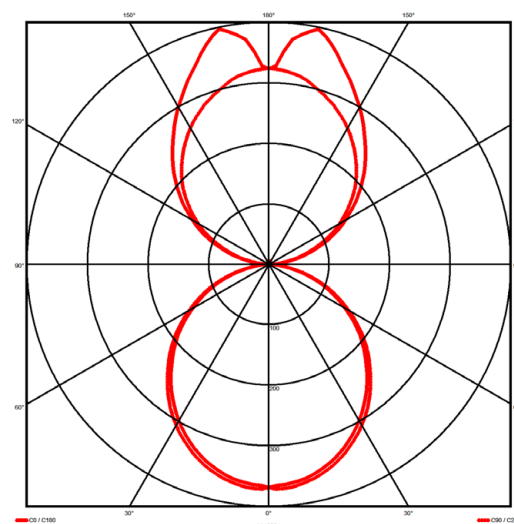

Luminaire type

Product reference:	IL6-WS-1478-830M-DADI-OP-FG
Article Number:	97-IL600212
Product type:	Pendant
Mounting type:	Pendant
Applications:	Office, General and Retail

Specification text

Pendant luminaire from the iline 6 family. Symmetrical, Wide lighting distribution, UGR <22. Light output of 4810.23lm with an efficacy of 132lm/W. Light source colour temperature 3000K and CRI 85. Complete with DALI control gear. Nominal dimensions L1478 x W60 x H80mm. Finished in Grey.

Lighting performance

Output lumens:	4810.23 lm
Efficacy:	132 lm/W
Rated power:	46.5 W
Control gear:	DALI
Dimming range:	1-100%
DC Suitable:	Yes
Colour temperature:	3000 K
MacAdams	< 3
CRI:	85
Radiation pattern:	Symmetrical
Beam angle:	Wide
Unified glare rating (U.G.R.):	<22

Physical details

Finish:	Grey
Length:	1478 mm
Width:	60 mm
Height:	80 mm
IP Rating:	IP20