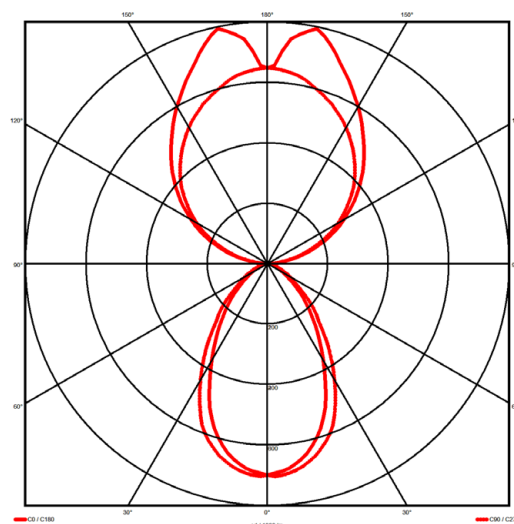

Luminaire type

Product reference:	IL6-WS-1478-840M-DADI-MP-FGED
Article Number:	97-IL600209ED
Product type:	Pendant
Mounting type:	Pendant
Applications:	Office, General and Retail

Specification text

Pendant luminaire from the iline 6 family. Symmetrical, Wide lighting distribution, UGR <19. Light output of 4700lm with an efficacy of 129lm/W. Light source colour temperature 4000K and CRI 85. Complete with DALI control gear and DALI test 3hr emergency. Nominal dimensions L1478 x W60 x H80mm. Finished in Grey.

Lighting performance

Output lumens:	4700 lm
Efficacy:	129 lm/W
Rated power:	46.5 W
Control gear:	DALI
Dimming range:	1-100%
DC Suitable:	Yes
Colour temperature:	4000 K
MacAdams	< 3
CRI:	85
Radiation pattern:	Symmetrical
Beam angle:	Wide
Unified glare rating (U.G.R.):	<19

Physical details

Finish:	Grey
Length:	1478 mm
Width:	60 mm
Height:	80 mm
IP Rating:	IP20