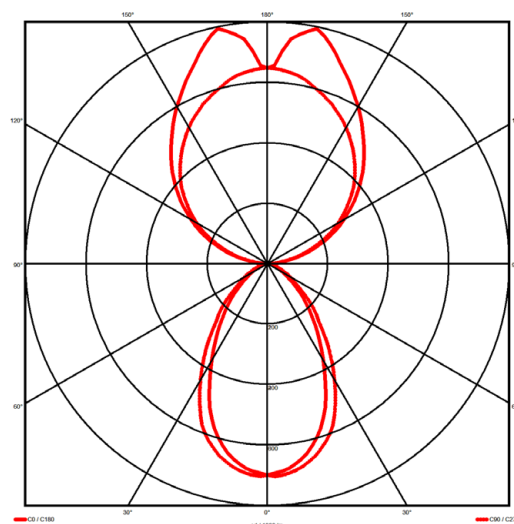

### Specification text

Pendant luminaire from the iline 6 family. Symmetrical, Wide lighting distribution, UGR <19. Light output of 4700lm with an efficacy of 129lm/W. Light source colour temperature 4000K and CRI 85. Complete with DALI control gear. Nominal dimensions L1478 x W60 x H80mm. Finished in Black.

### Lighting performance

Output lumens:	4700 lm
Efficacy:	129 lm/W
Rated power:	46.5 W
Control gear:	DALI
Dimming range:	1-100%
DC Suitable:	Yes
Colour temperature:	4000 K
MacAdams	< 3
CRI:	85
Radiation pattern:	Symmetrical
Beam angle:	Wide
Unified glare rating (U.G.R.):	<19

### Physical details

Finish:	Black
Length:	1478 mm
Width:	60 mm
Height:	80 mm
IP Rating:	IP20