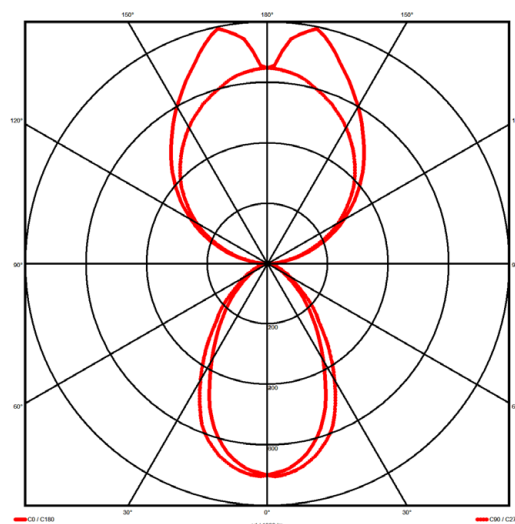

Luminaire type

Product reference:	IL6-WS-1478-840M-DADI-MP-FWE
Article Number:	97-IL600207E
Product type:	Pendant
Mounting type:	Pendant
Applications:	Office, General and Retail

Specification text

Pendant luminaire from the iline 6 family. Symmetrical, Wide lighting distribution, UGR <19. Light output of 4700lm with an efficacy of 129lm/W. Light source colour temperature 4000K and CRI 85. Complete with DALI control gear and manual test 3hr emergency. Nominal dimensions L1478 x W60 x H80mm. Finished in White.

Lighting performance

Output lumens:	4700 lm
Efficacy:	129 lm/W
Rated power:	46.5 W
Control gear:	DALI
Dimming range:	1-100%
DC Suitable:	Yes
Colour temperature:	4000 K
MacAdams	< 3
CRI:	85
Radiation pattern:	Symmetrical
Beam angle:	Wide
Unified glare rating (U.G.R.):	<19

Physical details

Finish:	White
Length:	1478 mm
Width:	60 mm
Height:	80 mm
IP Rating:	IP20