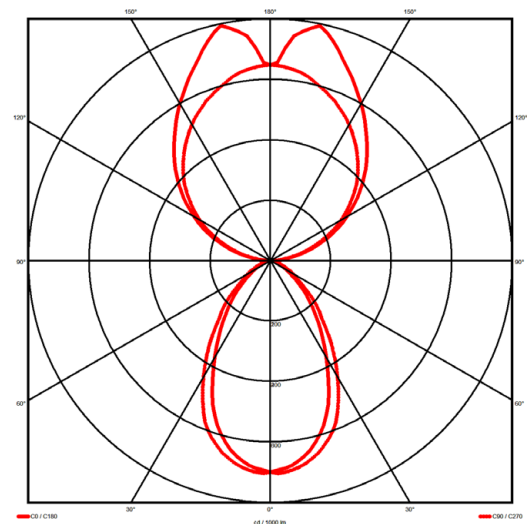

Luminaire type

Product reference:	IL6-WS-1478-830M-DADI-MP-FGED
Article Number:	97-IL600203ED
Product type:	Pendant
Mounting type:	Pendant
Applications:	Office, General and Retail

Specification text

Pendant luminaire from the iline 6 family. Symmetrical, Wide lighting distribution, UGR <19. Light output of 4559lm with an efficacy of 125lm/W. Light source colour temperature 3000K and CRI 85. Complete with DALI control gear and DALI test 3hr emergency. Nominal dimensions L1478 x W60 x H80mm. Finished in Grey.

Lighting performance

Output lumens:	4559 lm
Efficacy:	125 lm/W
Rated power:	46.5 W
Control gear:	DALI
Dimming range:	1-100%
DC Suitable:	Yes
Colour temperature:	3000 K
MacAdams	< 3
CRI:	85
Radiation pattern:	Symmetrical
Beam angle:	Wide
Unified glare rating (U.G.R.):	<19

Physical details

Finish:	Grey
Length:	1478 mm
Width:	60 mm
Height:	80 mm
IP Rating:	IP20