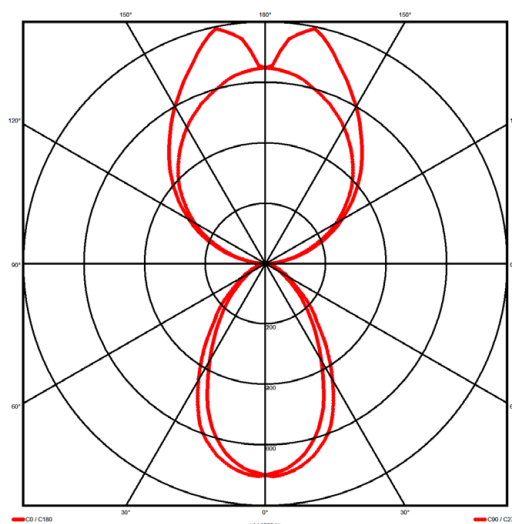

### Specification text

Pendant luminaire from the iline 6 family. Symmetrical, Wide lighting distribution, UGR <19. Light output of 4559lm with an efficacy of 125lm/W. Light source colour temperature 3000K and CRI 85. Complete with DALI control gear and manual test 3hr emergency. Nominal dimensions L1478 x W60 x H80mm. Finished in Grey.

### Lighting performance

Output lumens:	4559 lm
Efficacy:	125 lm/W
Rated power:	46.5 W
Control gear:	DALI
Dimming range:	1-100%
DC Suitable:	Yes
Colour temperature:	3000 K
MacAdams	< 3
CRI:	85
Radiation pattern:	Symmetrical
Beam angle:	Wide
Unified glare rating (U.G.R.):	<19

### Physical details

Finish:	Grey
Length:	1478 mm
Width:	60 mm
Height:	80 mm
IP Rating:	IP20