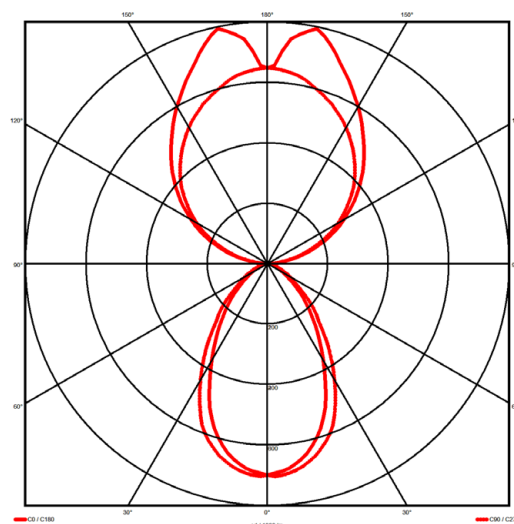

### Specification text

Pendant luminaire from the iline 6 family. Symmetrical, Wide lighting distribution, UGR <19. Light output of 4559lm with an efficacy of 125lm/W. Light source colour temperature 3000K and CRI 85. Complete with DALI control gear. Nominal dimensions L1478 x W60 x H80mm. Finished in Grey.

### Lighting performance

Output lumens:	4559 lm
Efficacy:	125 lm/W
Rated power:	46.5 W
Control gear:	DALI
Dimming range:	1-100%
DC Suitable:	Yes
Colour temperature:	3000 K
MacAdams	< 3
CRI:	85
Radiation pattern:	Symmetrical
Beam angle:	Wide
Unified glare rating (U.G.R.):	<19

### Physical details

Finish:	Grey
Length:	1478 mm
Width:	60 mm
Height:	80 mm
IP Rating:	IP20