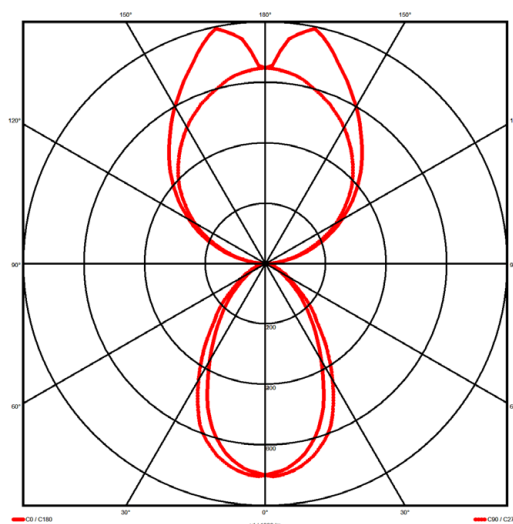

### Specification text

Pendant luminaire from the iline 6 family. Symmetrical, Wide lighting distribution, UGR <19. Light output of 4559lm with an efficacy of 125lm/W. Light source colour temperature 3000K and CRI 85. Complete with DALI control gear. Nominal dimensions L1478 x W60 x H80mm. Finished in Black.

### Lighting performance

Output lumens:	4559 lm
Efficacy:	125 lm/W
Rated power:	46.5 W
Control gear:	DALI
Dimming range:	1-100%
DC Suitable:	Yes
Colour temperature:	3000 K
MacAdams	< 3
CRI:	85
Radiation pattern:	Symmetrical
Beam angle:	Wide
Unified glare rating (U.G.R.):	<19

### Physical details

Finish:	Black
Length:	1478 mm
Width:	60 mm
Height:	80 mm
IP Rating:	IP20