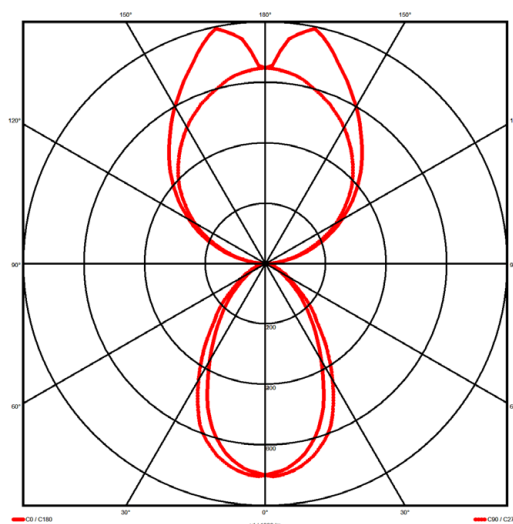

Luminaire type

Product reference:	IL6-WS-1478-830M-DADI-MP-FWES
Article Number:	97-IL600201ES
Product type:	Pendant
Mounting type:	Pendant
Applications:	Office, General and Retail

Specification text

Pendant luminaire from the iline 6 family. Symmetrical, Wide lighting distribution, UGR <19. Light output of 4559lm with an efficacy of 125lm/W. Light source colour temperature 3000K and CRI 85. Complete with DALI control gear and self test 3hr emergency. Nominal dimensions L1478 x W60 x H80mm. Finished in White.

Lighting performance

Output lumens:	4559 lm
Efficacy:	125 lm/W
Rated power:	46.5 W
Control gear:	DALI
Dimming range:	1-100%
DC Suitable:	Yes
Colour temperature:	3000 K
MacAdams	< 3
CRI:	85
Radiation pattern:	Symmetrical
Beam angle:	Wide
Unified glare rating (U.G.R.):	<19

Physical details

Finish:	White
Length:	1478 mm
Width:	60 mm
Height:	80 mm
IP Rating:	IP20