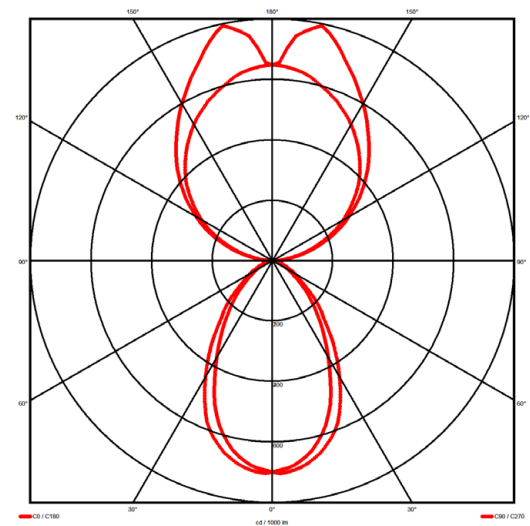

Luminaire type

Product reference:	IL6-WS-1478-830M-DADI-MP-FWED
Article Number:	97-IL600201ED
Product type:	Pendant
Mounting type:	Pendant
Applications:	Office, General and Retail

Specification text

Pendant luminaire from the iline 6 family. Symmetrical, Wide lighting distribution, UGR <19. Light output of 4559lm with an efficacy of 125lm/W. Light source colour temperature 3000K and CRI 85. Complete with DALI control gear and DALI test 3hr emergency. Nominal dimensions L1478 x W60 x H80mm. Finished in White.

Lighting performance

Output lumens:	4559 lm
Efficacy:	125 lm/W
Rated power:	46.5 W
Control gear:	DALI
Dimming range:	1-100%
DC Suitable:	Yes
Colour temperature:	3000 K
MacAdams	< 3
CRI:	85
Radiation pattern:	Symmetrical
Beam angle:	Wide
Unified glare rating (U.G.R.):	<19

Physical details

Finish:	White
Length:	1478 mm
Width:	60 mm
Height:	80 mm
IP Rating:	IP20