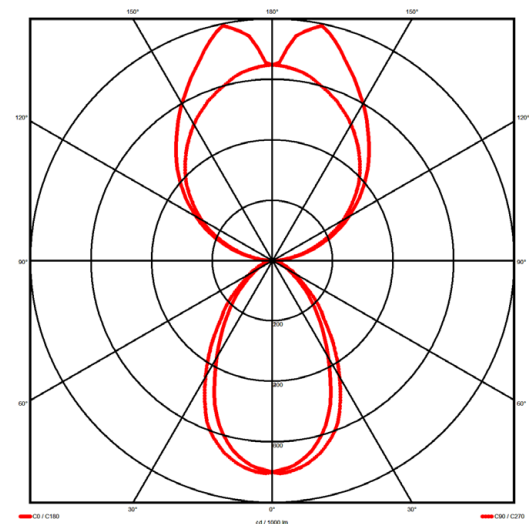

Luminaire type

Product reference:	IL6-WS-1478-830M-DADI-MP-FWE
Article Number:	97-IL600201E
Product type:	Pendant
Mounting type:	Pendant
Applications:	Office, General and Retail

Specification text

Pendant luminaire from the iline 6 family. Symmetrical, Wide lighting distribution, UGR <19. Light output of 4559lm with an efficacy of 125lm/W. Light source colour temperature 3000K and CRI 85. Complete with DALI control gear and manual test 3hr emergency. Nominal dimensions L1478 x W60 x H80mm. Finished in White.

Lighting performance

Output lumens:	4559 lm
Efficacy:	125 lm/W
Rated power:	46.5 W
Control gear:	DALI
Dimming range:	1-100%
DC Suitable:	Yes
Colour temperature:	3000 K
MacAdams	< 3
CRI:	85
Radiation pattern:	Symmetrical
Beam angle:	Wide
Unified glare rating (U.G.R.):	<19

Physical details

Finish:	White
Length:	1478 mm
Width:	60 mm
Height:	80 mm
IP Rating:	IP20