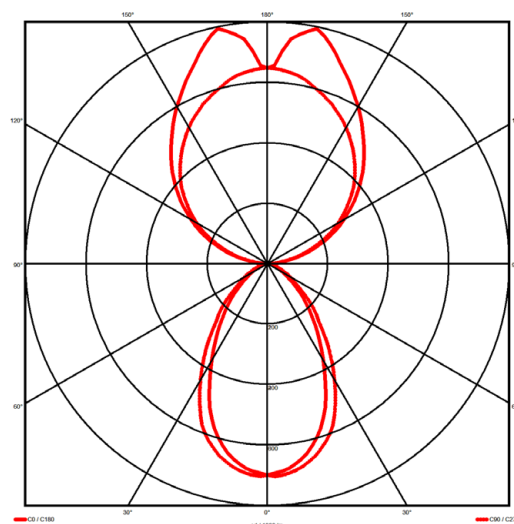

Luminaire type

Product reference:	IL6-WS-1478-830M-DADI-MP-FW
Article Number:	97-IL600201
Product type:	Pendant
Mounting type:	Pendant
Applications:	Office, General and Retail

Specification text

Pendant luminaire from the iline 6 family. Symmetrical, Wide lighting distribution, UGR <19. Light output of 4559lm with an efficacy of 125lm/W. Light source colour temperature 3000K and CRI 85. Complete with DALI control gear. Nominal dimensions L1478 x W60 x H80mm. Finished in White.

Lighting performance

Output lumens:	4559 lm
Efficacy:	125 lm/W
Rated power:	46.5 W
Control gear:	DALI
Dimming range:	1-100%
DC Suitable:	Yes
Colour temperature:	3000 K
MacAdams	< 3
CRI:	85
Radiation pattern:	Symmetrical
Beam angle:	Wide
Unified glare rating (U.G.R.):	<19

Physical details

Finish:	White
Length:	1478 mm
Width:	60 mm
Height:	80 mm
IP Rating:	IP20