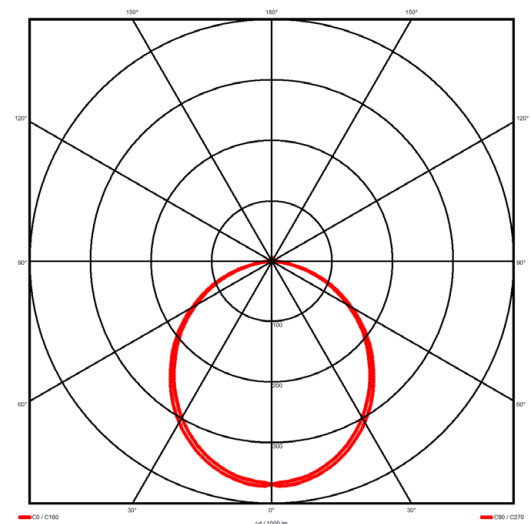

Luminaire type

Product reference:	IL6-R-1214-840M-DAD-OP-FGED
Article Number:	97-IL600131ED
Product type:	Recessed
Mounting type:	Recessed
Applications:	Office, General and Retail

Specification text

Recessed luminaire from the iline 6 family. Symmetrical, Wide lighting distribution, UGR <22. Light output of 2670lm with an efficacy of 127lm/W. Light source colour temperature 4000K and CRI 85. Complete with DALI control gear and DALI test 3hr emergency. Nominal dimensions L1214 x W76 x H76.5mm. Finished in Grey.

Lighting performance

Output lumens:	2670 lm
Efficacy:	127 lm/W
Rated power:	0 W
Control gear:	DALI
Dimming range:	1-100%
DC Suitable:	Yes
Colour temperature:	4000 K
MacAdams	< 3
CRI:	85
Radiation pattern:	Symmetrical
Beam angle:	Wide
Unified glare rating (U.G.R.):	<22

Physical details

Finish:	Grey
Length:	1214 mm
Width:	76 mm
Height:	76.5 mm
IP Rating:	IP20