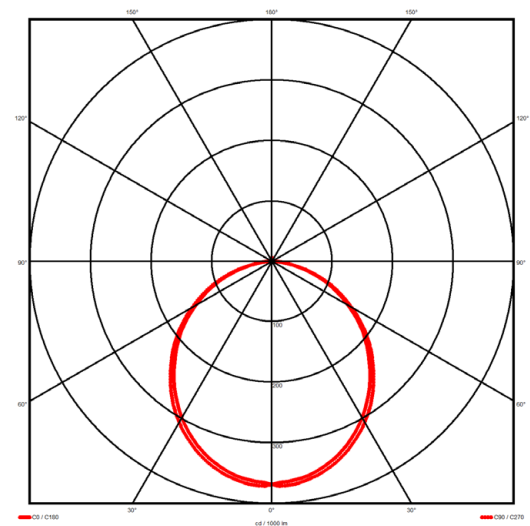

Luminaire type

Product reference:	IL6-R-1214-840M-DAD-OP-FGE
Article Number:	97-IL600131E
Product type:	Recessed
Mounting type:	Recessed
Applications:	Office, General and Retail

Specification text

Recessed luminaire from the iline 6 family. Symmetrical, Wide lighting distribution, UGR <22. Light output of 2670lm with an efficacy of 127lm/W. Light source colour temperature 4000K and CRI 85. Complete with DALI control gear and manual test 3hr emergency. Nominal dimensions L1214 x W76 x H76.5mm. Finished in Grey.

Lighting performance

Output lumens:	2670 lm
Efficacy:	127 lm/W
Rated power:	0 W
Control gear:	DALI
Dimming range:	1-100%
DC Suitable:	Yes
Colour temperature:	4000 K
MacAdams	< 3
CRI:	85
Radiation pattern:	Symmetrical
Beam angle:	Wide
Unified glare rating (U.G.R.):	<22

Physical details

Finish:	Grey
Length:	1214 mm
Width:	76 mm
Height:	76.5 mm
IP Rating:	IP20