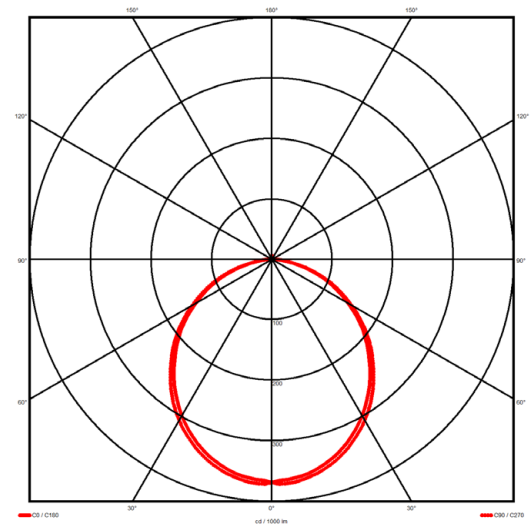

Luminaire type

Product reference:	IL6-R-1214-840M-DAD-OP-FG
Article Number:	97-IL600131
Product type:	Recessed
Mounting type:	Recessed
Applications:	Office, General and Retail

Specification text

Recessed luminaire from the iline 6 family. Symmetrical, Wide lighting distribution, UGR <22. Light output of 2670lm with an efficacy of 127lm/W. Light source colour temperature 4000K and CRI 85. Complete with DALI control gear. Nominal dimensions L1214 x W76 x H76.5mm. Finished in Grey.

Lighting performance

Output lumens:	2670 lm
Efficacy:	127 lm/W
Rated power:	0 W
Control gear:	DALI
Dimming range:	1-100%
DC Suitable:	Yes
Colour temperature:	4000 K
MacAdams	< 3
CRI:	85
Radiation pattern:	Symmetrical
Beam angle:	Wide
Unified glare rating (U.G.R.):	<22

Physical details

Finish:	Grey
Length:	1214 mm
Width:	76 mm
Height:	76.5 mm
IP Rating:	IP20