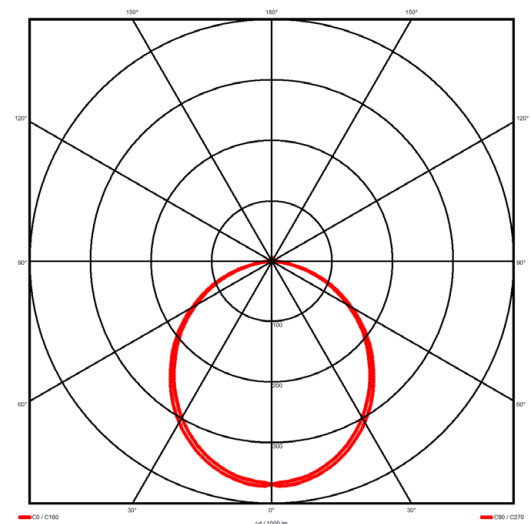

Luminaire type

Product reference:	IL6-R-1214-840M-DAD-OP-FBES
Article Number:	97-IL600130ES
Product type:	Recessed
Mounting type:	Recessed
Applications:	Office, General and Retail

Specification text

Recessed luminaire from the iline 6 family. Symmetrical, Wide lighting distribution, UGR <22. Light output of 2670lm with an efficacy of 127lm/W. Light source colour temperature 4000K and CRI 85. Complete with DALI control gear and self test 3hr emergency. Nominal dimensions L1214 x W76 x H76.5mm. Finished in Black.

Lighting performance

Output lumens:	2670 lm
Efficacy:	127 lm/W
Rated power:	0 W
Control gear:	DALI
Dimming range:	1-100%
DC Suitable:	Yes
Colour temperature:	4000 K
MacAdams	< 3
CRI:	85
Radiation pattern:	Symmetrical
Beam angle:	Wide
Unified glare rating (U.G.R.):	<22

Physical details

Finish:	Black
Length:	1214 mm
Width:	76 mm
Height:	76.5 mm
IP Rating:	IP20