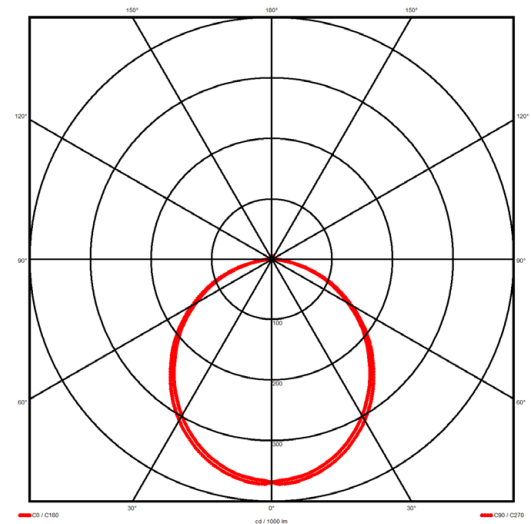

Luminaire type

Product reference:	IL6-R-1214-840M-DAD-OP-FBED
Article Number:	97-IL600130ED
Product type:	Recessed
Mounting type:	Recessed
Applications:	Office, General and Retail

Specification text

Recessed luminaire from the iline 6 family. Symmetrical, Wide lighting distribution, UGR <22. Light output of 2670lm with an efficacy of 127lm/W. Light source colour temperature 4000K and CRI 85. Complete with DALI control gear and DALI test 3hr emergency. Nominal dimensions L1214 x W76 x H76.5mm. Finished in Black.

Lighting performance

Output lumens:	2670 lm
Efficacy:	127 lm/W
Rated power:	0 W
Control gear:	DALI
Dimming range:	1-100%
DC Suitable:	Yes
Colour temperature:	4000 K
MacAdams	< 3
CRI:	85
Radiation pattern:	Symmetrical
Beam angle:	Wide
Unified glare rating (U.G.R.):	<22

Physical details

Finish:	Black
Length:	1214 mm
Width:	76 mm
Height:	76.5 mm
IP Rating:	IP20