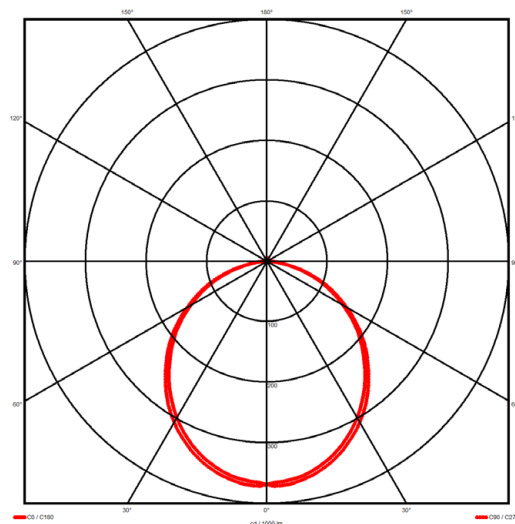

Luminaire type

Product reference:	IL6-R-1214-840M-DAD-OP-FBE
Article Number:	97-IL600130E
Product type:	Recessed
Mounting type:	Recessed
Applications:	Office, General and Retail

Specification text

Recessed luminaire from the iline 6 family. Symmetrical, Wide lighting distribution, UGR <22. Light output of 2670lm with an efficacy of 127lm/W. Light source colour temperature 4000K and CRI 85. Complete with DALI control gear and manual test 3hr emergency. Nominal dimensions L1214 x W76 x H76.5mm. Finished in Black.

Lighting performance

Output lumens:	2670 lm
Efficacy:	127 lm/W
Rated power:	0 W
Control gear:	DALI
Dimming range:	1-100%
DC Suitable:	Yes
Colour temperature:	4000 K
MacAdams	< 3
CRI:	85
Radiation pattern:	Symmetrical
Beam angle:	Wide
Unified glare rating (U.G.R.):	<22

Physical details

Finish:	Black
Length:	1214 mm
Width:	76 mm
Height:	76.5 mm
IP Rating:	IP20