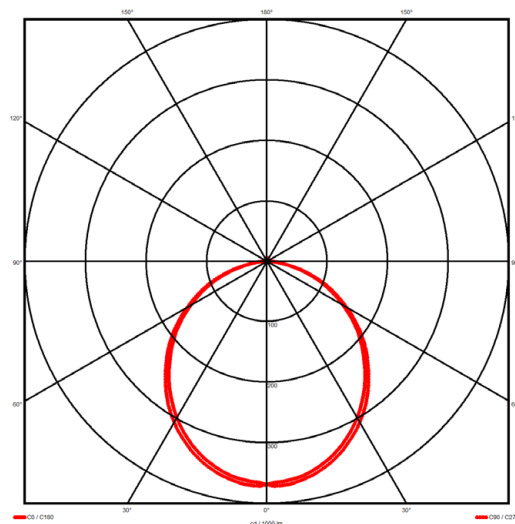

Luminaire type

Product reference:	IL6-R-1214-840M-DAD-OP-FB
Article Number:	97-IL600130
Product type:	Recessed
Mounting type:	Recessed
Applications:	Office, General and Retail

Specification text

Recessed luminaire from the iline 6 family. Symmetrical, Wide lighting distribution, UGR <22. Light output of 2670lm with an efficacy of 127lm/W. Light source colour temperature 4000K and CRI 85. Complete with DALI control gear. Nominal dimensions L1214 x W76 x H76.5mm. Finished in Black.

Lighting performance

Output lumens:	2670 lm
Efficacy:	127 lm/W
Rated power:	0 W
Control gear:	DALI
Dimming range:	1-100%
DC Suitable:	Yes
Colour temperature:	4000 K
MacAdams	< 3
CRI:	85
Radiation pattern:	Symmetrical
Beam angle:	Wide
Unified glare rating (U.G.R.):	<22

Physical details

Finish:	Black
Length:	1214 mm
Width:	76 mm
Height:	76.5 mm
IP Rating:	IP20