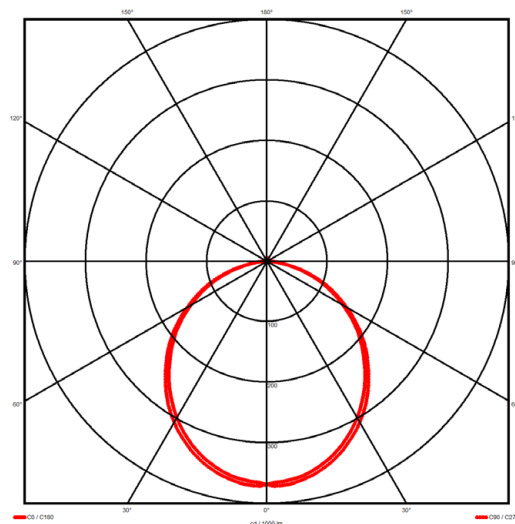

Luminaire type

Product reference:	IL6-R-1214-840M-DAD-OP-FWED
Article Number:	97-IL600129ED
Product type:	Recessed
Mounting type:	Recessed
Applications:	Office, General and Retail

Specification text

Recessed luminaire from the iline 6 family. Symmetrical, Wide lighting distribution, UGR <22. Light output of 2670lm with an efficacy of 127lm/W. Light source colour temperature 4000K and CRI 85. Complete with DALI control gear and DALI test 3hr emergency. Nominal dimensions L1214 x W76 x H76.5mm. Finished in White.

Lighting performance

Output lumens:	2670 lm
Efficacy:	127 lm/W
Rated power:	0 W
Control gear:	DALI
Dimming range:	1-100%
DC Suitable:	Yes
Colour temperature:	4000 K
MacAdams	< 3
CRI:	85
Radiation pattern:	Symmetrical
Beam angle:	Wide
Unified glare rating (U.G.R.):	<22

Physical details

Finish:	White
Length:	1214 mm
Width:	76 mm
Height:	76.5 mm
IP Rating:	IP20