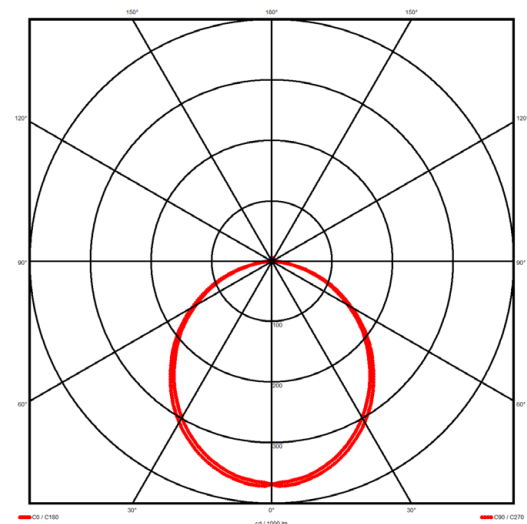

Luminaire type

Product reference:	IL6-R-1214-840M-DAD-OP-FWE
Article Number:	97-IL600129E
Product type:	Recessed
Mounting type:	Recessed
Applications:	Office, General and Retail

Specification text

Recessed luminaire from the iline 6 family. Symmetrical, Wide lighting distribution, UGR <22. Light output of 2670lm with an efficacy of 127lm/W. Light source colour temperature 4000K and CRI 85. Complete with DALI control gear and manual test 3hr emergency. Nominal dimensions L1214 x W76 x H76.5mm. Finished in White.

Lighting performance

Output lumens:	2670 lm
Efficacy:	127 lm/W
Rated power:	0 W
Control gear:	DALI
Dimming range:	1-100%
DC Suitable:	Yes
Colour temperature:	4000 K
MacAdams	< 3
CRI:	85
Radiation pattern:	Symmetrical
Beam angle:	Wide
Unified glare rating (U.G.R.):	<22

Physical details

Finish:	White
Length:	1214 mm
Width:	76 mm
Height:	76.5 mm
IP Rating:	IP20