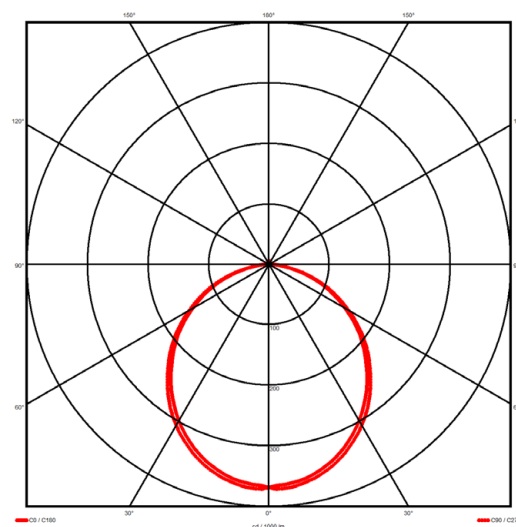

Luminaire type

Product reference:	IL6-R-1214-830M-DAD-OP-FGES
Article Number:	97-IL600128ES
Product type:	Recessed
Mounting type:	Recessed
Applications:	Office, General and Retail

Specification text

Recessed luminaire from the iline 6 family. Symmetrical, Wide lighting distribution, UGR <22. Light output of 2589.9lm with an efficacy of 123lm/W. Light source colour temperature 3000K and CRI 85. Complete with DALI control gear and self test 3hr emergency. Nominal dimensions L1214 x W76 x H76.5mm. Finished in Grey.

Lighting performance

Output lumens:	2589.9 lm
Efficacy:	123 lm/W
Rated power:	0 W
Control gear:	DALI
Dimming range:	1-100%
DC Suitable:	Yes
Colour temperature:	3000 K
MacAdams	< 3
CRI:	85
Radiation pattern:	Symmetrical
Beam angle:	Wide
Unified glare rating (U.G.R.):	<22

Physical details

Finish:	Grey
Length:	1214 mm
Width:	76 mm
Height:	76.5 mm
IP Rating:	IP20