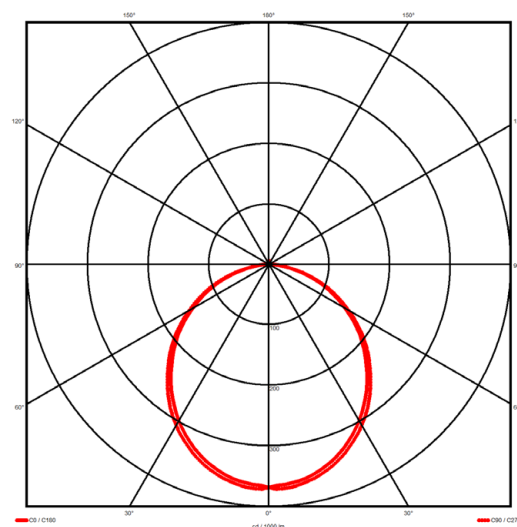

Luminaire type

Product reference:	IL6-R-1214-830M-DAD-OP-FGE
Article Number:	97-IL600128E
Product type:	Recessed
Mounting type:	Recessed
Applications:	Office, General and Retail

Specification text

Recessed luminaire from the iline 6 family. Symmetrical, Wide lighting distribution, UGR <22. Light output of 2589.9lm with an efficacy of 123lm/W. Light source colour temperature 3000K and CRI 85. Complete with DALI control gear and manual test 3hr emergency. Nominal dimensions L1214 x W76 x H76.5mm. Finished in Grey.

Lighting performance

Output lumens:	2589.9 lm
Efficacy:	123 lm/W
Rated power:	0 W
Control gear:	DALI
Dimming range:	1-100%
DC Suitable:	Yes
Colour temperature:	3000 K
MacAdams	< 3
CRI:	85
Radiation pattern:	Symmetrical
Beam angle:	Wide
Unified glare rating (U.G.R.):	<22

Physical details

Finish:	Grey
Length:	1214 mm
Width:	76 mm
Height:	76.5 mm
IP Rating:	IP20