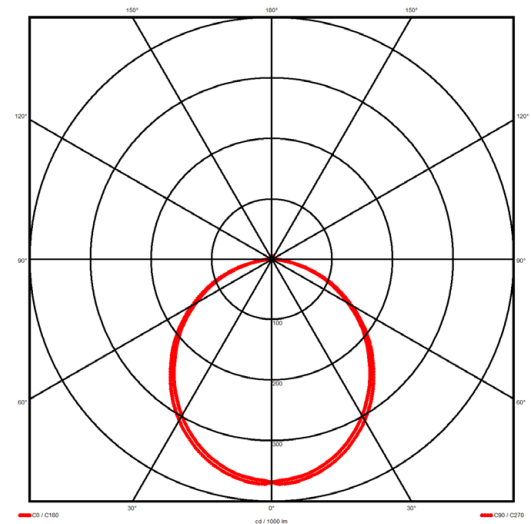

Luminaire type

Product reference:	IL6-R-1214-830M-DAD-OP-FBED
Article Number:	97-IL600127ED
Product type:	Recessed
Mounting type:	Recessed
Applications:	Office, General and Retail

Specification text

Recessed luminaire from the iline 6 family. Symmetrical, Wide lighting distribution, UGR <22. Light output of 2589.9lm with an efficacy of 123lm/W. Light source colour temperature 3000K and CRI 85. Complete with DALI control gear and DALI test 3hr emergency. Nominal dimensions L1214 x W76 x H76.5mm. Finished in Black.

Lighting performance

Output lumens:	2589.9 lm
Efficacy:	123 lm/W
Rated power:	0 W
Control gear:	DALI
Dimming range:	1-100%
DC Suitable:	Yes
Colour temperature:	3000 K
MacAdams	< 3
CRI:	85
Radiation pattern:	Symmetrical
Beam angle:	Wide
Unified glare rating (U.G.R.):	<22

Physical details

Finish:	Black
Length:	1214 mm
Width:	76 mm
Height:	76.5 mm
IP Rating:	IP20