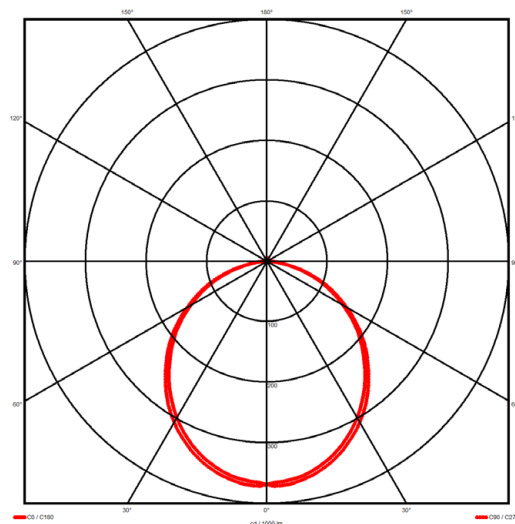

### Luminaire type

Product reference:	IL6-R-1214-830M-DAD-OP-FBE
Article Number:	97-IL600127E
Product type:	Recessed
Mounting type:	Recessed
Applications:	Office, General and Retail

### Specification text

Recessed luminaire from the iline 6 family. Symmetrical, Wide lighting distribution, UGR <22. Light output of 2589.9lm with an efficacy of 123lm/W. Light source colour temperature 3000K and CRI 85. Complete with DALI control gear and manual test 3hr emergency. Nominal dimensions L1214 x W76 x H76.5mm. Finished in Black.

### Lighting performance

Output lumens:	2589.9 lm
Efficacy:	123 lm/W
Rated power:	0 W
Control gear:	DALI
Dimming range:	1-100%
DC Suitable:	Yes
Colour temperature:	3000 K
MacAdams	< 3
CRI:	85
Radiation pattern:	Symmetrical
Beam angle:	Wide
Unified glare rating (U.G.R.):	<22

### Physical details

Finish:	Black
Length:	1214 mm
Width:	76 mm
Height:	76.5 mm
IP Rating:	IP20