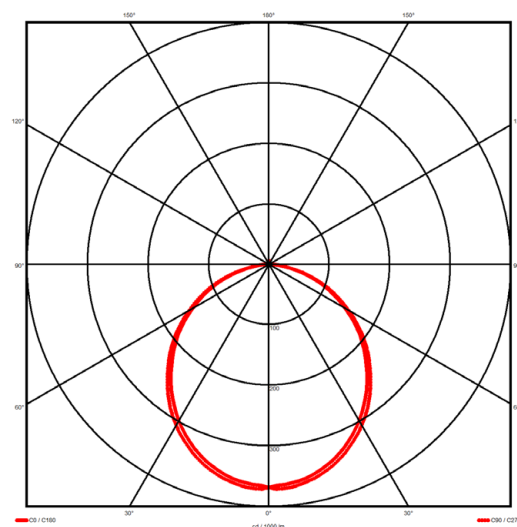

Luminaire type

Product reference:	IL6-R-1214-830M-DAD-OP-FWES
Article Number:	97-IL600126ES
Product type:	Recessed
Mounting type:	Recessed
Applications:	Office, General and Retail

Specification text

Recessed luminaire from the iline 6 family. Symmetrical, Wide lighting distribution, UGR <22. Light output of 2589.9lm with an efficacy of 123lm/W. Light source colour temperature 3000K and CRI 85. Complete with DALI control gear and self test 3hr emergency. Nominal dimensions L1214 x W76 x H76.5mm. Finished in White.

Lighting performance

Output lumens:	2589.9 lm
Efficacy:	123 lm/W
Rated power:	0 W
Control gear:	DALI
Dimming range:	1-100%
DC Suitable:	Yes
Colour temperature:	3000 K
MacAdams	< 3
CRI:	85
Radiation pattern:	Symmetrical
Beam angle:	Wide
Unified glare rating (U.G.R.):	<22

Physical details

Finish:	White
Length:	1214 mm
Width:	76 mm
Height:	76.5 mm
IP Rating:	IP20