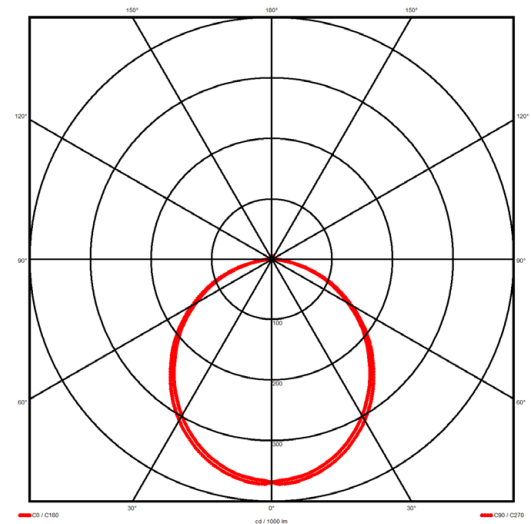

### Luminaire type

Product reference:	IL6-R-1214-830M-DAD-OP-FWED
Article Number:	97-IL600126ED
Product type:	Recessed
Mounting type:	Recessed
Applications:	Office, General and Retail

### Specification text

Recessed luminaire from the iline 6 family. Symmetrical, Wide lighting distribution, UGR <22. Light output of 2589.9lm with an efficacy of 123lm/W. Light source colour temperature 3000K and CRI 85. Complete with DALI control gear and DALI test 3hr emergency. Nominal dimensions L1214 x W76 x H76.5mm. Finished in White.

### Lighting performance

Output lumens:	2589.9 lm
Efficacy:	123 lm/W
Rated power:	0 W
Control gear:	DALI
Dimming range:	1-100%
DC Suitable:	Yes
Colour temperature:	3000 K
MacAdams	< 3
CRI:	85
Radiation pattern:	Symmetrical
Beam angle:	Wide
Unified glare rating (U.G.R.):	<22

### Physical details

Finish:	White
Length:	1214 mm
Width:	76 mm
Height:	76.5 mm
IP Rating:	IP20