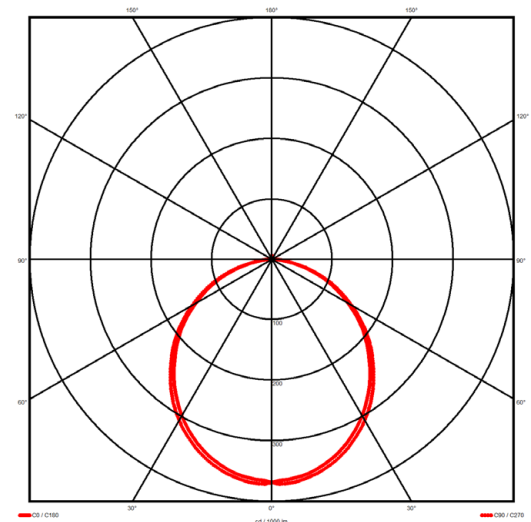

Luminaire type

Product reference:	IL6-R-1214-830M-DAD-OP-FWE
Article Number:	97-IL600126E
Product type:	Recessed
Mounting type:	Recessed
Applications:	Office, General and Retail

Specification text

Recessed luminaire from the iline 6 family. Symmetrical, Wide lighting distribution, UGR <22. Light output of 2589.9lm with an efficacy of 123lm/W. Light source colour temperature 3000K and CRI 85. Complete with DALI control gear and manual test 3hr emergency. Nominal dimensions L1214 x W76 x H76.5mm. Finished in White.

Lighting performance

Output lumens:	2589.9 lm
Efficacy:	123 lm/W
Rated power:	0 W
Control gear:	DALI
Dimming range:	1-100%
DC Suitable:	Yes
Colour temperature:	3000 K
MacAdams	< 3
CRI:	85
Radiation pattern:	Symmetrical
Beam angle:	Wide
Unified glare rating (U.G.R.):	<22

Physical details

Finish:	White
Length:	1214 mm
Width:	76 mm
Height:	76.5 mm
IP Rating:	IP20