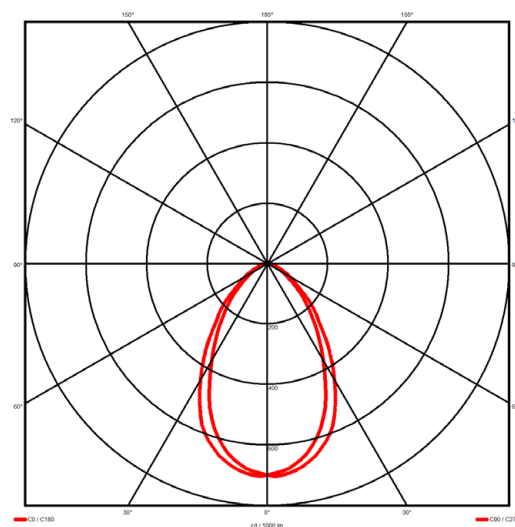

Luminaire type

Product reference:	IL6-R-1214-840M-DAD-MP-FGE
Article Number:	97-IL600125E
Product type:	Recessed
Mounting type:	Recessed
Applications:	Office, General and Retail

Specification text

Recessed luminaire from the iline 6 family. Symmetrical, Wide lighting distribution, UGR <19. Light output of 2460lm with an efficacy of 117lm/W. Light source colour temperature 4000K and CRI 85. Complete with DALI control gear and manual test 3hr emergency. Nominal dimensions L1214 x W76 x H76.5mm. Finished in Grey.

Lighting performance

Output lumens:	2460 lm
Efficacy:	117 lm/W
Rated power:	0 W
Control gear:	DALI
Dimming range:	1-100%
DC Suitable:	Yes
Colour temperature:	4000 K
MacAdams	< 3
CRI:	85
Radiation pattern:	Symmetrical
Beam angle:	Wide
Unified glare rating (U.G.R.):	<19

Physical details

Finish:	Grey
Length:	1214 mm
Width:	76 mm
Height:	76.5 mm
IP Rating:	IP20